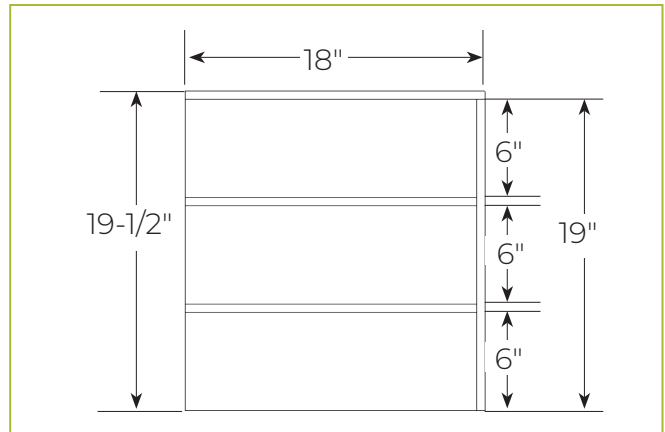

GENERAL INFORMATION

Project Name: _____

OPTIONS AND ACCESSORIES

GLASS OPTIONS

- ☐ 3/8" Tempered Glass - Overall Max 66"
- ☐ 1/2" Tempered Glass - Centerline Max 72"

INSTALLATION OPTIONS

- ☐ Square Glass Clips (Secured to Counter)
- ☐ Round Glass Clips (Secured to Counter)
- ☐ Flush to Counter, Sealed with Silicone
- ☐ Custom Clamp (Secured to Counter)

LIGHT AND WARMER OPTIONS

Light and warmer housings can be installed as stand alone units or mounted to the top glass.

- ☐ Slimline 2580 Light
- ☐ Stealth 790 Warmer
- ☐ Stealth 705 Light & Warmer Combo Unit
- ☐ Stealth 500 Heat/Light/Heat Combo Unit

CV100-5

ClearView Bonded Glass, Three-Tier Full Service w/ Top Shelf

Shown with closed front and open back. Also available with open front and back for self service applications.